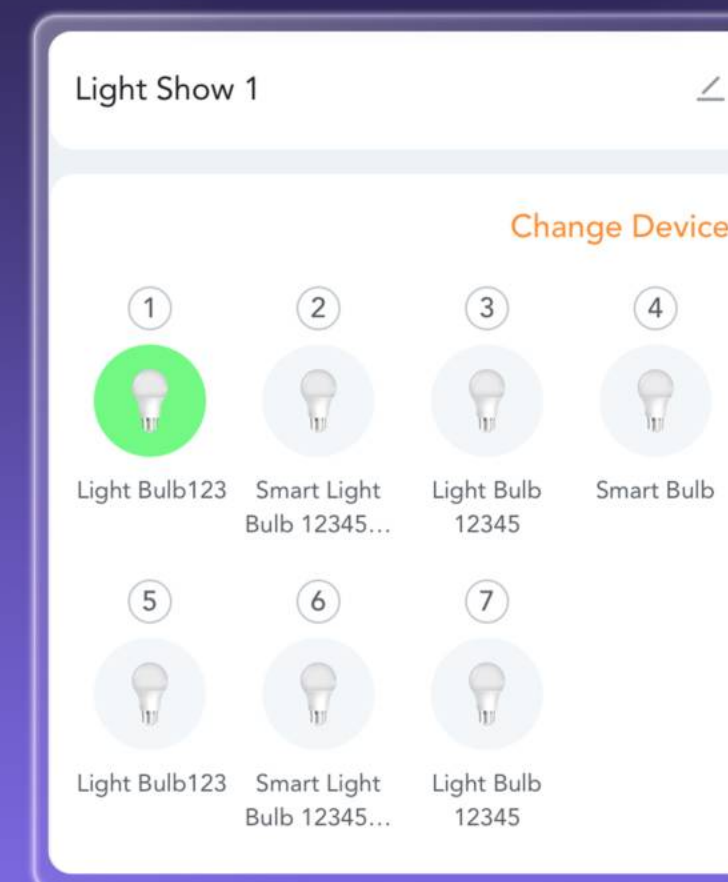

Immersive Ambiance

Creative Expression

Multi-Device Sync

Dynamic Effects

Effortless Control

ET8 Smart TV Light Strip

with HDMI 2.1 Sync Box

Ultra-fast HDMI 2.1 syncing, true HDR color accuracy, and immersive multi-device lighting powered by LumiSync™ and ImmerSpace™. Transform your screen to a living, breathing visual experience.

HDMI 2.1

High Resolution

Multiple Sync Modes

Optimal Angle

Immersive Experiences

Easy Control

The Intelligence at the Heart of It All

Everything begins with AiDot—the single point that connects our innovations into one living ecosystem. It unites light, security, comfort, and everyday convenience, learning from life itself to make every home more connected, every moment effortless, and every experience truly human.

Light Shows

Light Lab

The Technologies Powering Linkind's Lighting Evolution

Multi-zone smart lighting with AI control for smooth, dynamic color transitions that transform walls, rooms, and moods.

Smart solar lighting with MPPT, 14-hour runtimes, low-light charging, and scalable Bluetooth mesh up to 96 devices.