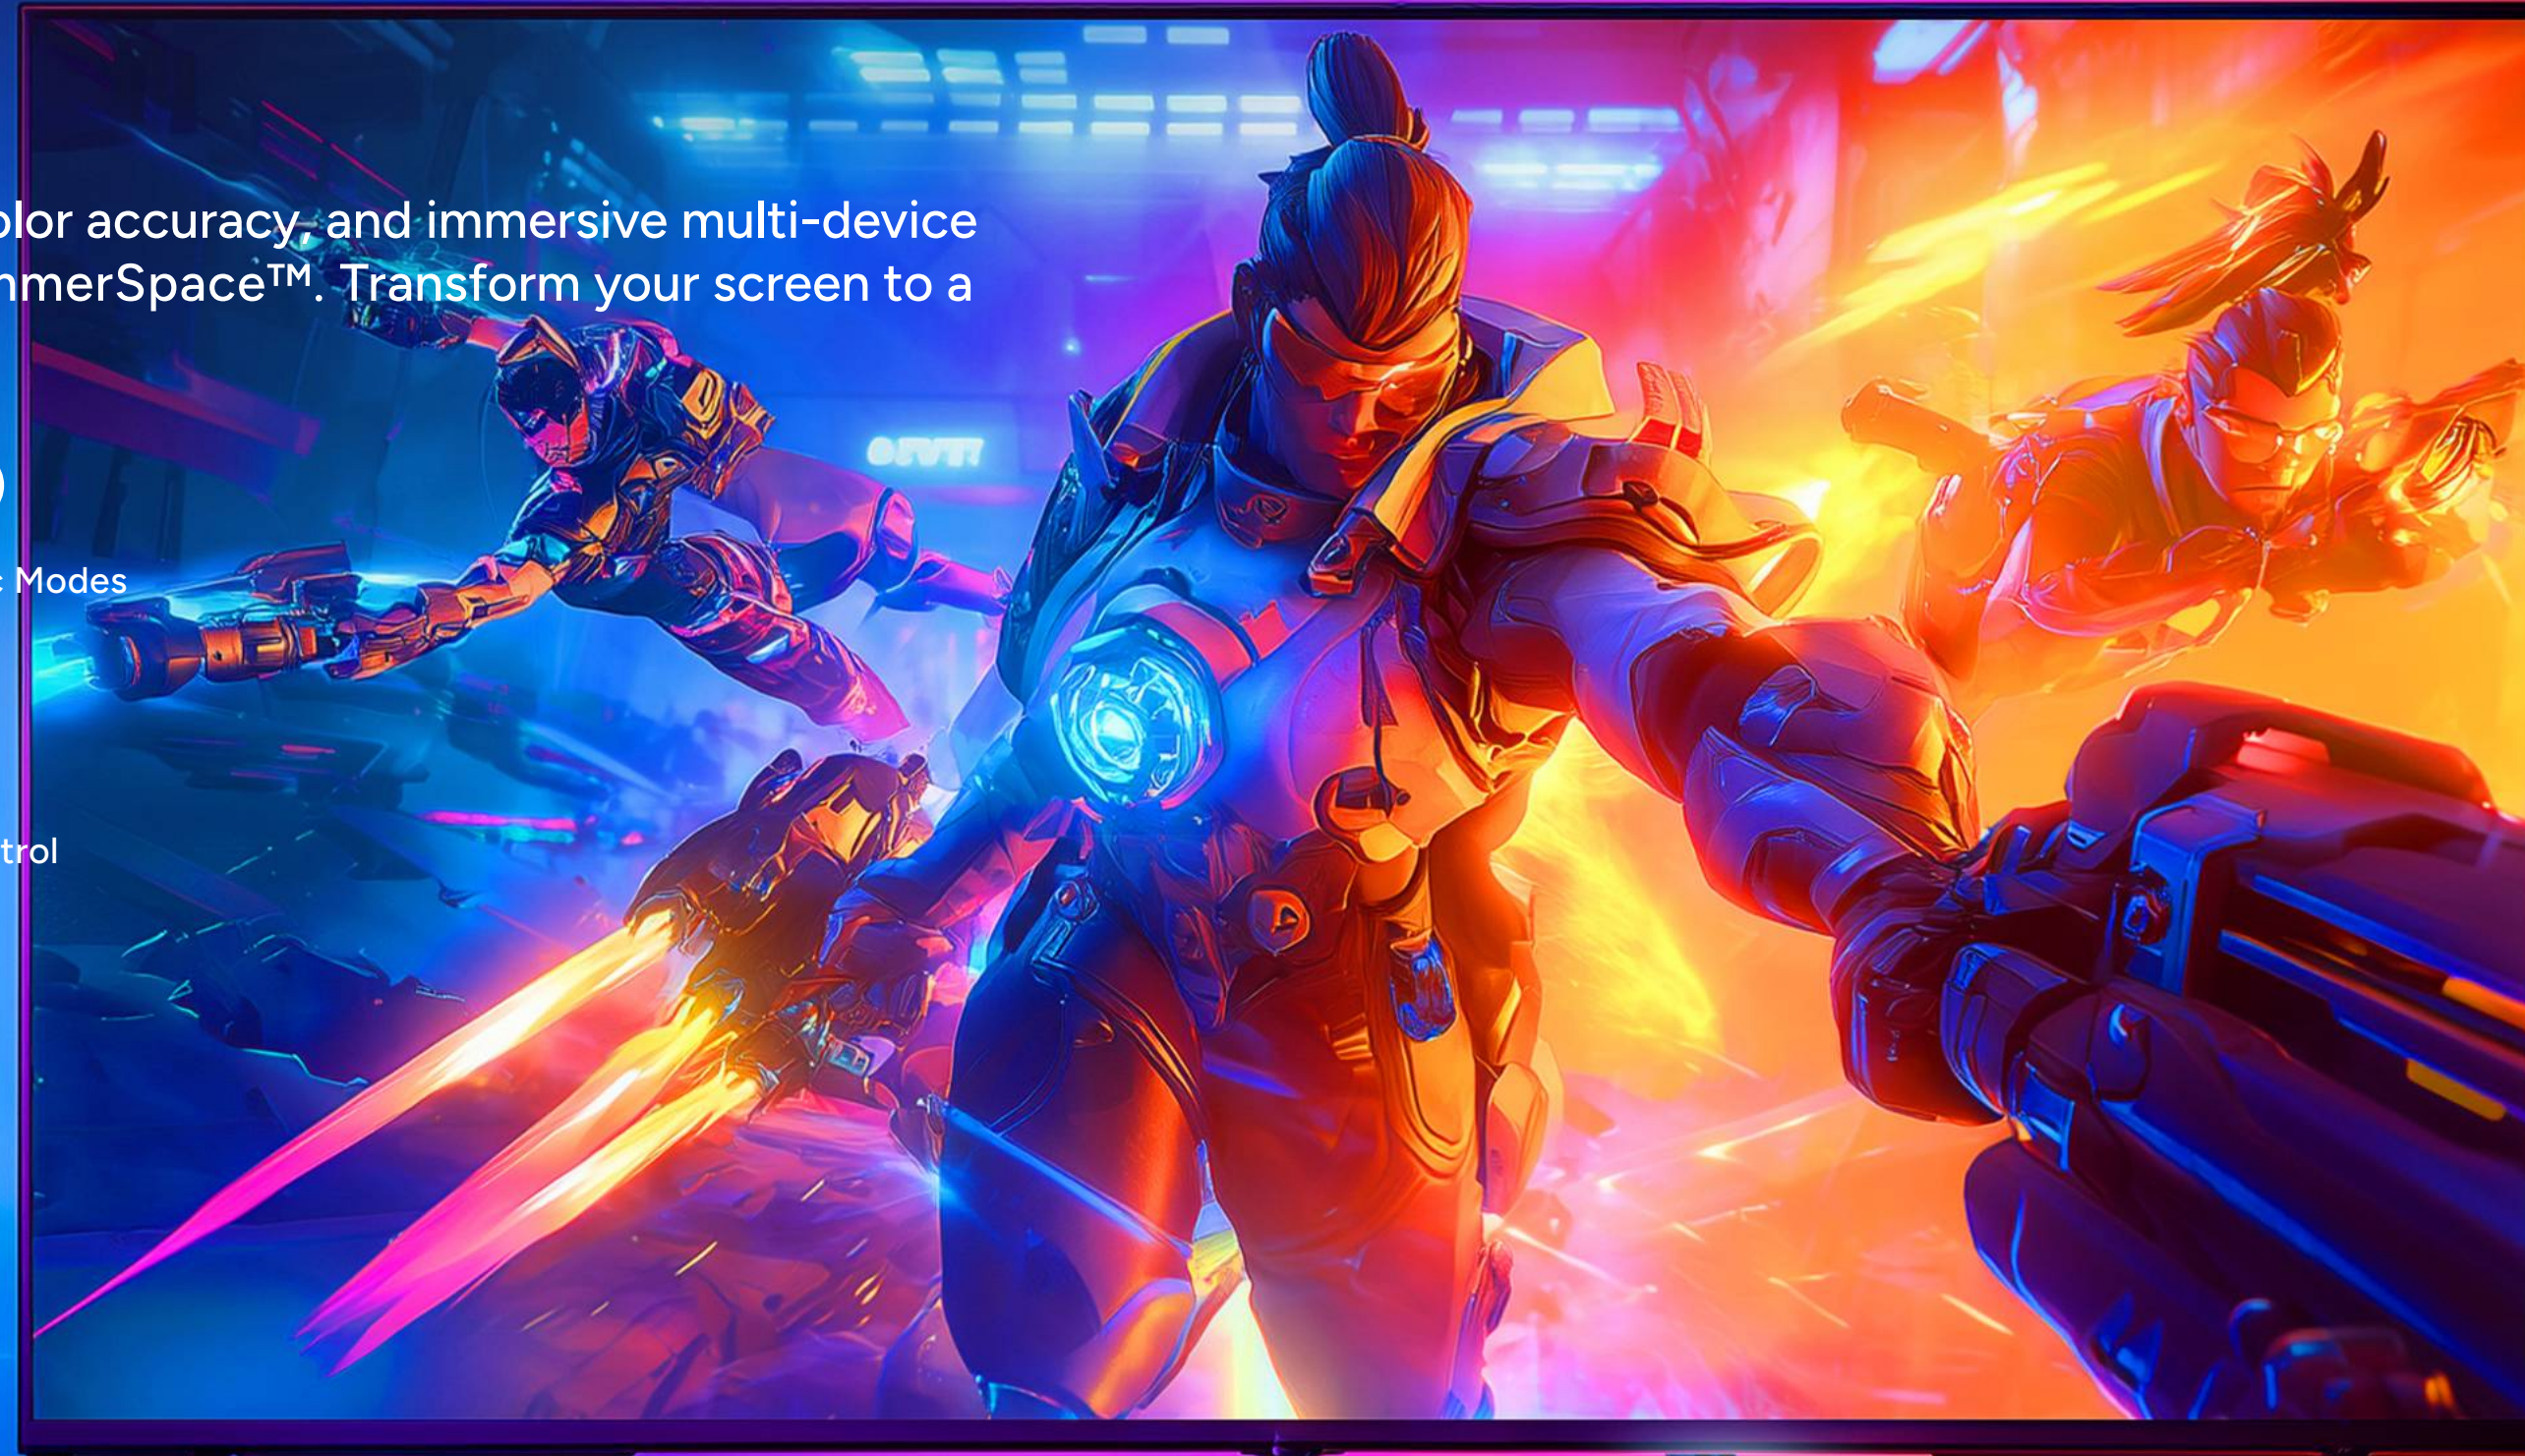

HDMI 2.1

High Resolution

Multiple Sync Modes

Optimal Angle

Immersive Experiences

Easy Control

The Intelligence at the Heart of It All

Everything begins with AiDot—the single point that connects our innovations into one living ecosystem. It unites light, security, comfort, and everyday convenience, learning from life itself to make every home more connected, every moment effortless, and every experience truly human.