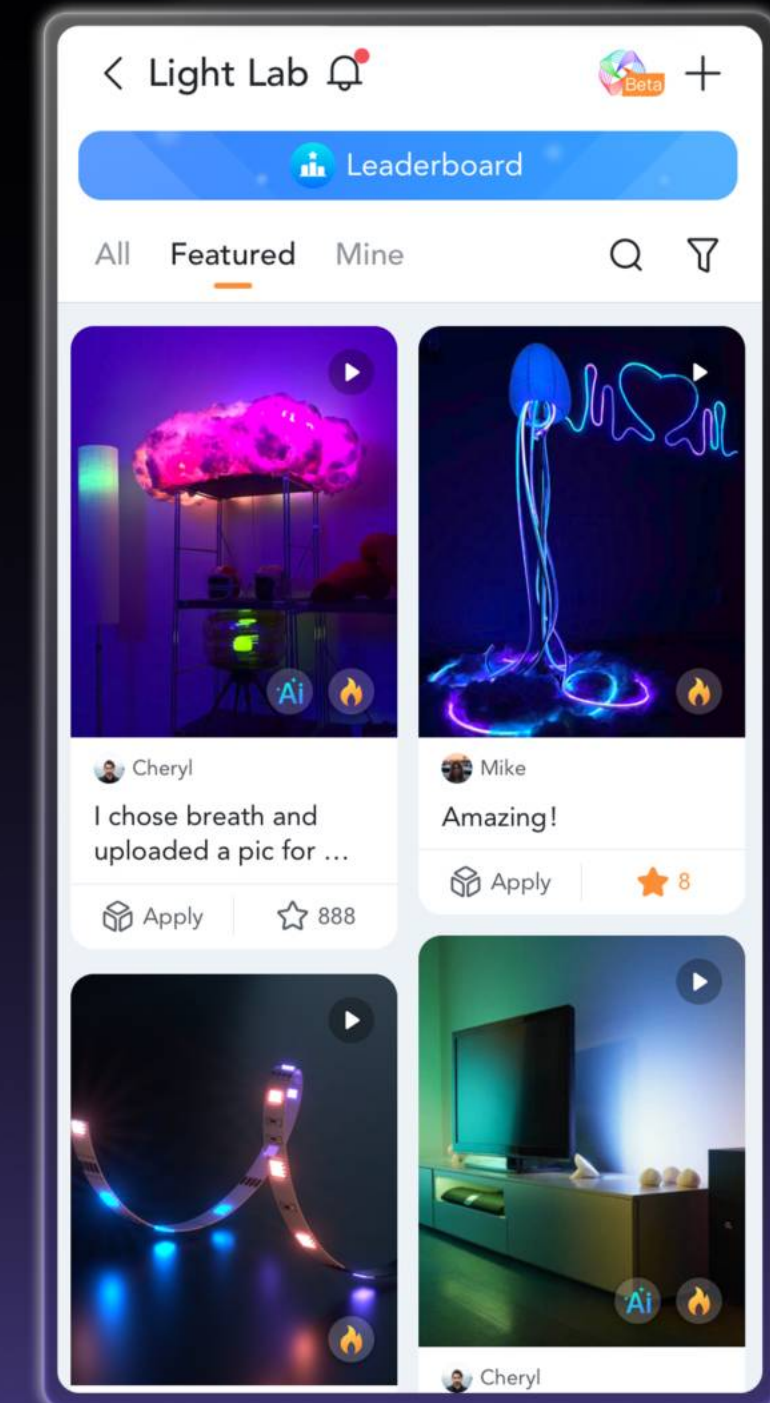

The Intelligence at the Heart of It All

Everything begins with AiDot—the single point that connects our innovations into one living ecosystem. It unites light, security, comfort, and everyday convenience, learning from life itself to make every home more connected, every moment effortless, and every experience truly human.

Light Shows

Light Lab