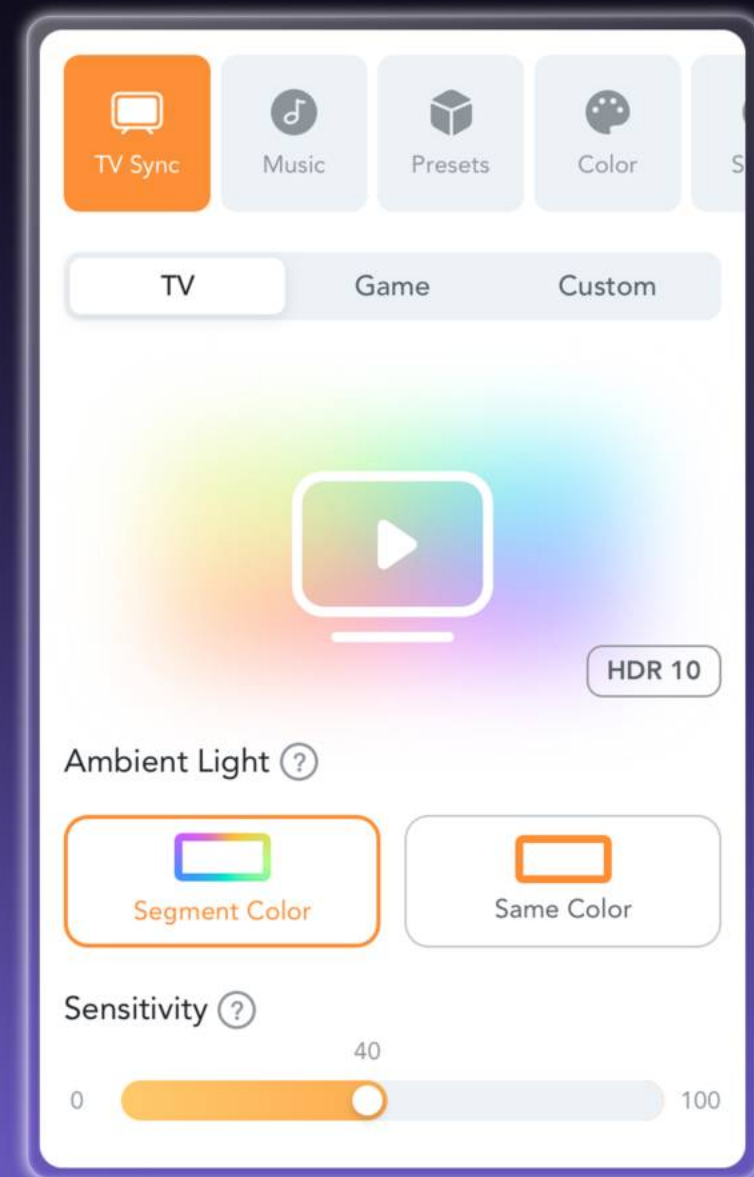

50 Light Zones

Music Sync

Immersive Ambience

Preset Scenes

DIY & AI Creation

Direction Sensing

Entertainment Smart Lighting

Linkind's entertainment lighting options—from TV backlights to hexagon panels and neon rope lights—turn everyday spaces into immersive environments. Whether syncing with music, matching on-screen action, or just setting the perfect vibe, it's smart lighting built to move you.

Immersive Ambiance

Creative Expression

Multi-Device Sync

Dynamic Effects

Effortless Control

ET8 Smart TV Light Strip

with HDMI 2.1 Sync Box

Ultra-fast HDMI 2.1 syncing, true HDR color accuracy, and immersive multi-device lighting powered by LumiSync™ and ImmerSpace™. Transform your screen to a living, breathing visual experience.

HDMI 2.1

High Resolution

Multiple Sync Modes

Optimal Angle

Immersive Experiences

Easy Control

The Intelligence at the Heart of It All

Everything begins with AiDot—the single point that connects our innovations into one living ecosystem. It unites light, security, comfort, and everyday convenience, learning from life itself to make every home more connected, every moment effortless, and every experience truly human.

AI-powered lighting that mirrors your screen, turning movies, shows, and games into immersive, full-room visual experiences.

AI-driven multi-device lighting sync that connects 32+ lights for immersive TV, music, and whole-room experiences.