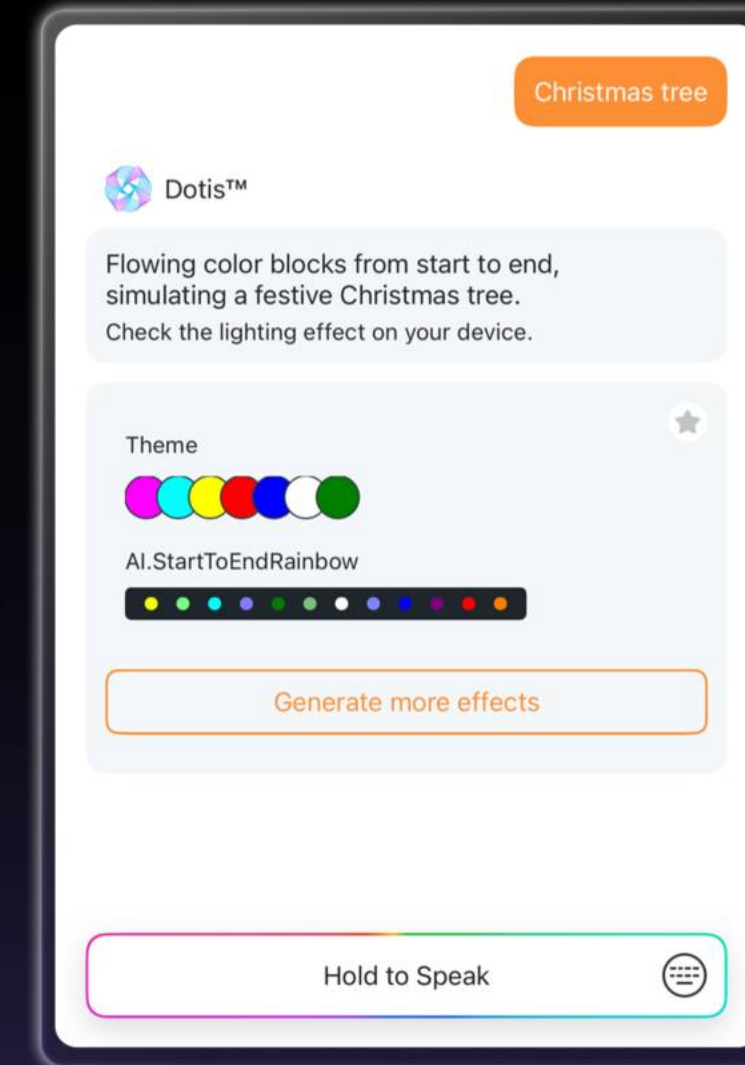

50 Light Zones

Music Sync

Immersive Ambience

Preset Scenes

DIY & AI Creation

Direction Sensing

Entertainment Smart Lighting

Linkind's entertainment lighting options—from TV backlights to hexagon panels and neon rope lights—turn everyday spaces into immersive environments. Whether syncing with music, matching on-screen action, or just setting the perfect vibe, it's smart lighting built to move you.

Immersive Ambiance

Creative Expression

Multi-Device Sync

Dynamic Effects

Effortless Control

ET8 Smart TV Light Strip

with HDMI 2.1 Sync Box

Ultra-fast HDMI 2.1 syncing, true HDR color accuracy, and immersive multi-device lighting powered by LumiSync™ and ImmerSpace™. Transform your screen to a living, breathing visual experience.

HDMI 2.1

High Resolution

Multiple Sync Modes

Optimal Angle

Immersive Experiences

Easy Control

The Intelligence at the Heart of It All

Everything begins with AiDot—the single point that connects our innovations into one living ecosystem. It unites light, security, comfort, and everyday convenience, learning from life itself to make every home more connected, every moment effortless, and every experience truly human.

AI-powered lighting that mirrors your screen, turning movies, shows, and games into immersive, full-room visual experiences.

AI-driven multi-device lighting sync that connects 32+ lights for immersive TV, music, and whole-room experiences.